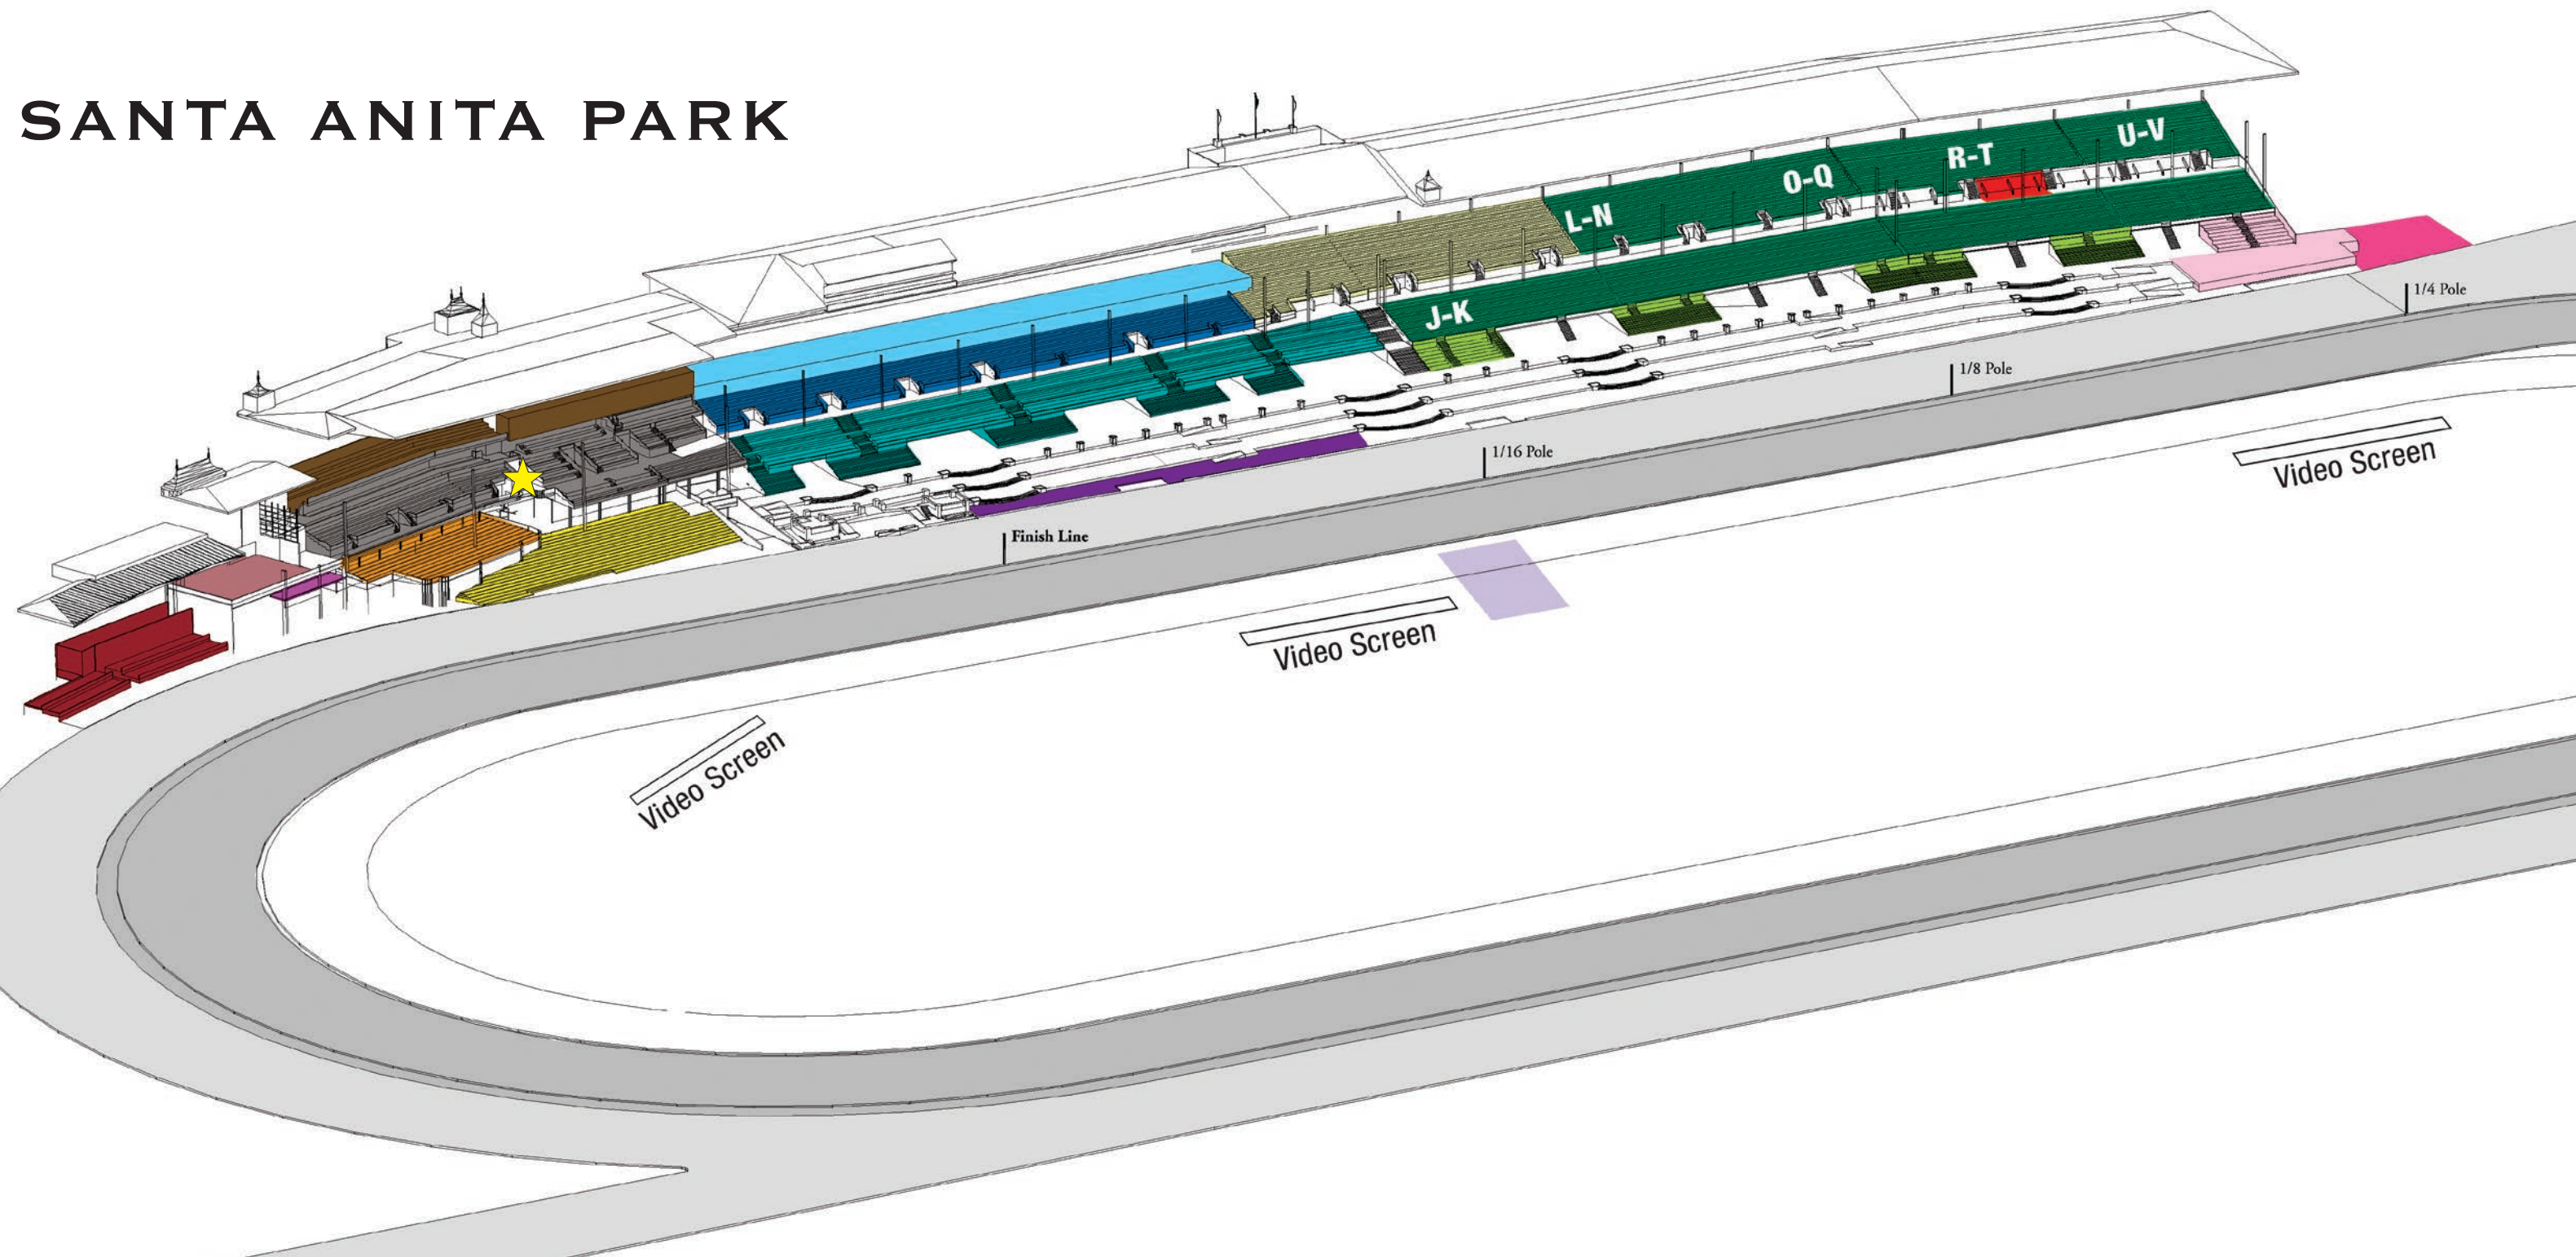

SANTA ANITA PARK

Clubhouse Admission

- Trackside Dining
- Club Loge Box Seats
- Turf Terrace Dining
- Upper Terrace Dining
- ★ Chandelier Room Dining & Sportsbook

- FrontRunner Dining
- Luxury Suites
- Box Seats
- Eddie Logan Suite
- 100-to-1 Club Suite
- Trophy Lounge

Grandstand Admission

- Stretch Run Suites
- Grandstand Box Seats
- Grandstand Reserved Seats
- Sirona's Paddock View Dining
(Not Shown on Map)
- Baldwin Terrace
(Breeders' Cup Betting Challenge)
- Trackside Marquee
- Clockers' Corner
- The View
- Silks Lawn Chalet